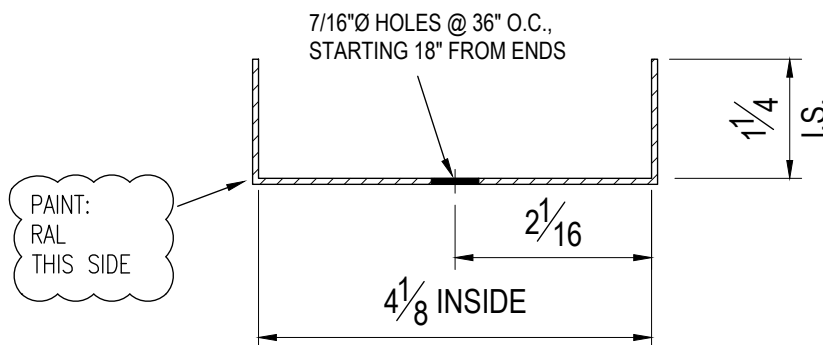

### FC1 - 4" FLOOR CHANNEL - (X) REQD

18 GA GALVANNEALED X 144" LG

### FC1 - 4" FLOOR CHANNEL - (X) REQD

18 GA GALVANNEALED X 144" LG

GEORGE KOCH SONS, LLC  
EVANSVILLE, IN 47712

This drawing intellectual property of  
GEORGE KOCH SONS, LLC.

Title	FLOOR CHANNEL		
Class	ACOUSTIC FLASHING		
File Name	AF-01	Date	11-29-07
		By	TAP