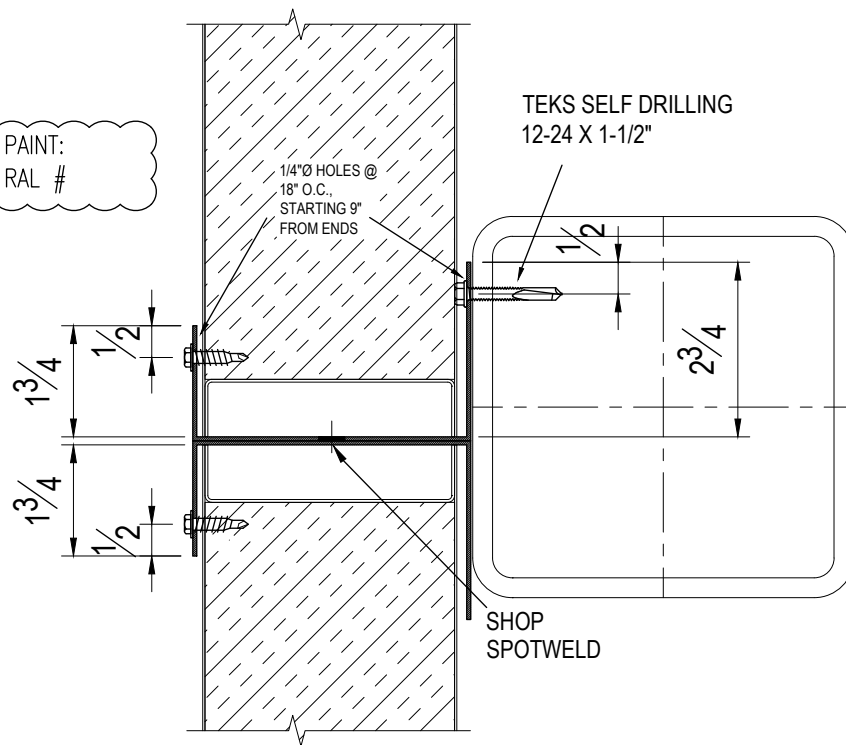

**HJ1 H-JOINER**

18 GA GALVANNEALED X 144" LG

PAINT:  
RAL #

PAINT:  
RAL #

**HJ1- H JOINER**

18 GA GALVANNEALED X 144" LG

ELEVATION

GEORGE KOCH SONS, LLC  
EVANSVILLE, IN 47712

This drawing intellectual property of  
GEORGE KOCH SONS, LLC.

Title H-JOINER DETAIL

Class ACOUSTIC BARRIER

File Name AB-04

Date 11-29-07

By TAP