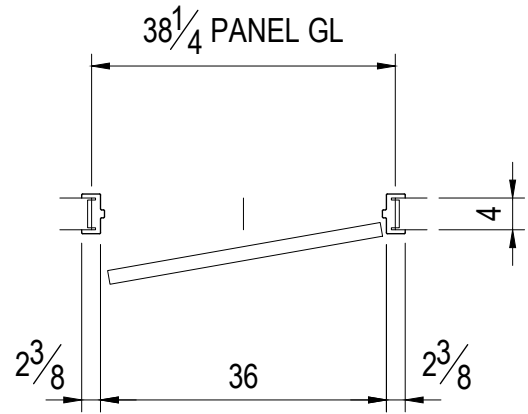

ACOUSTIC SINGLE DOOR SIZES  
 3'-0" WIDE X 7'-0" TALL (SHOWN)  
 3'-0" WIDE X 6'-8" TALL  
 2'-6" WIDE X 7'-0" TALL  
 2'-6" WIDE X 6'-8" TALL

OPTION: WINDOW  
 24 X 30  
 16 X 16

OPTION: PAINT  
 SAME COLOR AS PANELS

ACOUSTIC DOOR  
 STEELCRAFT L18 DOOR  
 F16 FRAME  
 BUTT HINGES  
 OPTIONAL PASSAGE SET, LOCKSET  
 OPTIONAL CLOSER  
 NGP #424 THRESHOLD  
 NGP 200NA SWEEP  
 FULLY ASSEMBLED.

GEORGE KOCH SONS, LLC  
 EVANSVILLE, IN 47712