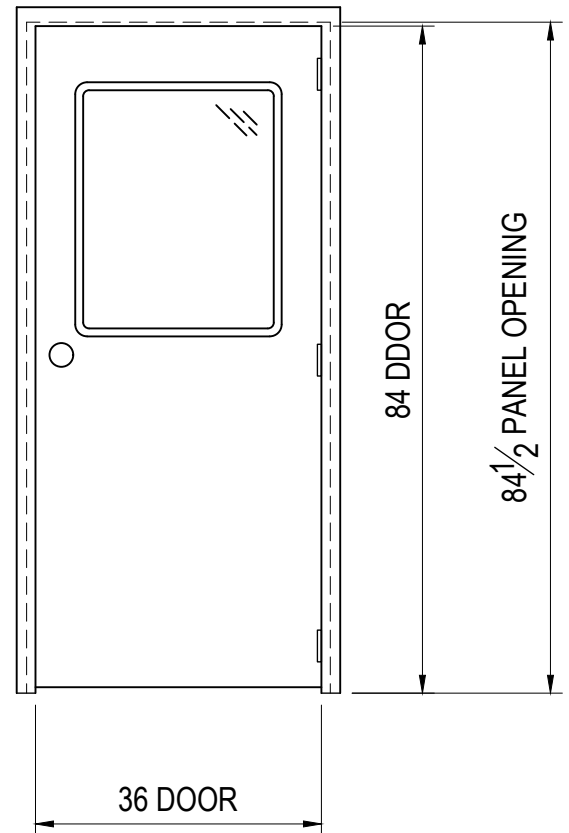

ACOUSTIC SINGLE DOOR SIZES  
 3'-0" WIDE X 7'-0" TALL (SHOWN)  
 3'-0" WIDE X 6'-8" TALL  
 2'-6" WIDE X 7'-0" TALL  
 2'-6" WIDE X 6'-8" TALL

OPTION: WINDOW  
 24 X 30  
 16 X 16

OPTION: PAINT  
 SAME COLOR AS PANELS

ACOUSTIC DOOR  
 STEELCRAFT L18 DOOR  
 F16 FRAME  
 BUTT HINGES  
 OPTIONAL PASSAGE SET, LOCKSET  
 OPTIONAL CLOSER  
 NGP #424 THRESHOLD  
 NGP 200NA SWEEP  
 FULLY ASSEMBLED.

GEORGE KOCH SONS, LLC  
 EVANSVILLE, IN 47712