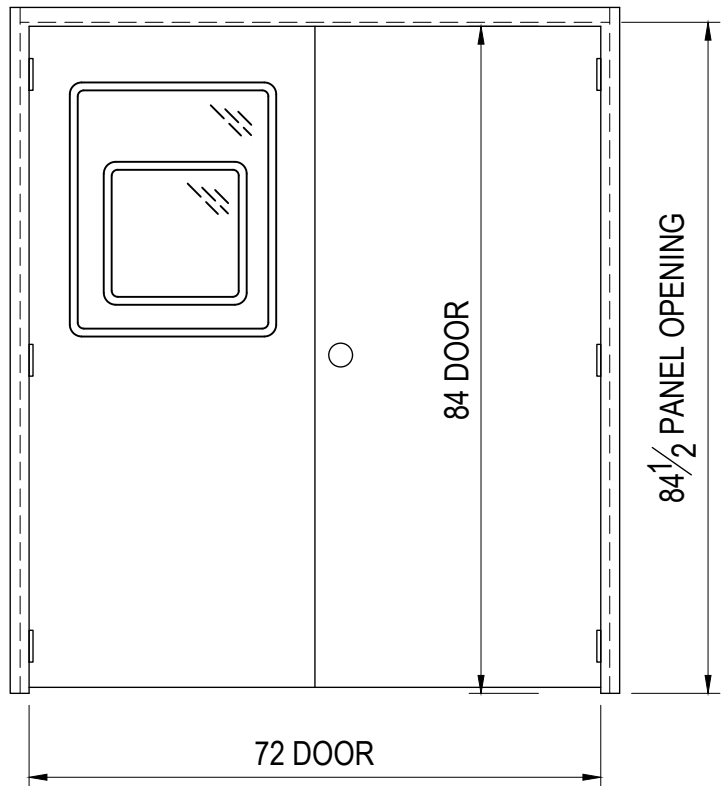

ACOUSTIC DOUBLE DOOR

STEELCRAFT L18 DOOR

F16 FRAME

BUTT HINGES

OPTIONAL PASSAGE SET, LOCK SET

NGP#424 THRESHOLD

NGP 200NA SWEEP

METAL ASTRAGAL

FULLY ASSEMBLED