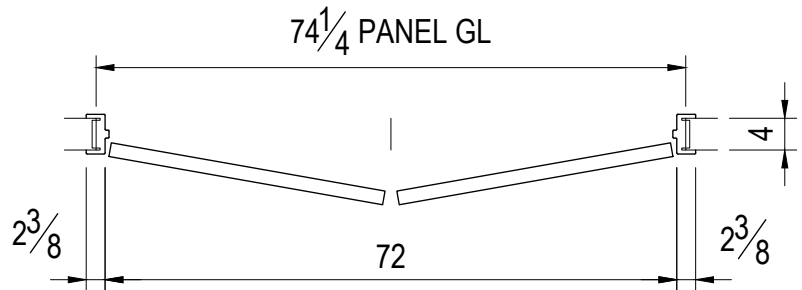

STEELCRAFT DOUBLE DOOR

SIZES

6'-0" WIDE X 7'-0" TALL (SHOWN)

6'-0" WIDE X 6'-8" TALL

OPTION: WINDOWS (BOTH LEAFS)

24 X 30

16 X 16

OPTION: PAINT

SAME COLOR AS PANELS

ACOUSTIC DOUBLE DOOR

STEELCRAFT L18 DOOR

F16 FRAME

BUTT HINGES

OPTIONAL PASSAGE SET, LOCK SET

NGP#424 THRESHOLD

NGP 200NA SWEEP